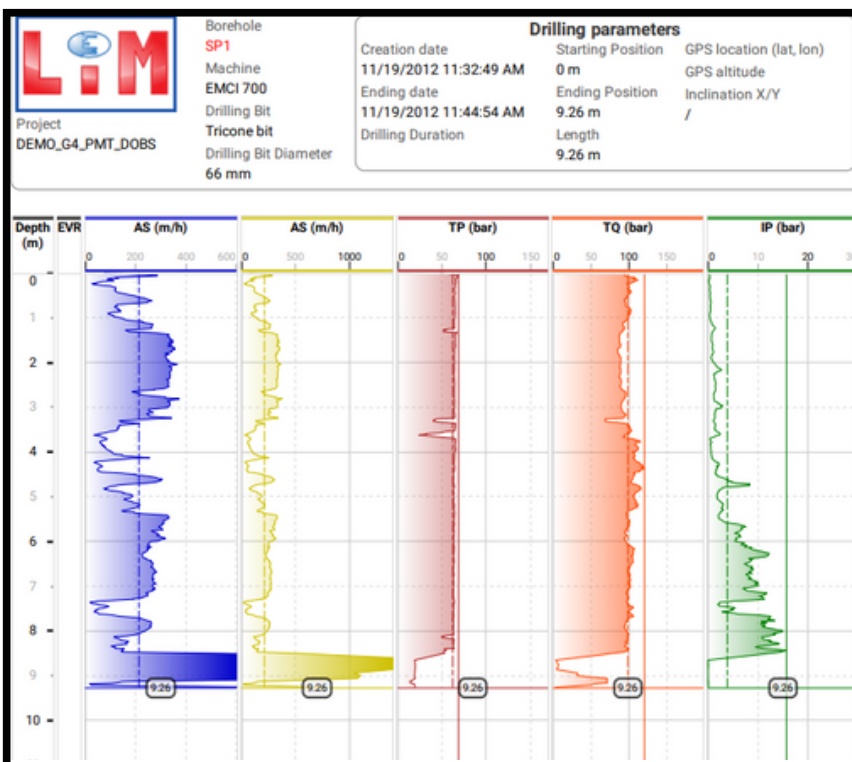

Device	Length	Start Date	End Date	Total number of files	Drilling parameters	Jet
Total	803.29 m			151	94	35
53000	2.92 m	September 25, 2019 13:25	September 25, 2019 13:28	2	2	0
55210	17.67 m	June 22, 2017 09:19	December 20, 2017 13:24	24	16	4
52001	30.41 m	September 26, 2016 16:21	October 12, 2016 13:57	18	11	5
52005	2.96 m	May 20, 2016 13:36	May 24, 2016 09:26	2	2	0
55205	62.48 m	November 07, 2016 13:27	June 16, 2017 08:35	36	29	0
57010	48.74 m	June 15, 2018 14:21	June 29, 2018 14:48	5	5	0
50200	293.6 m	April 25, 2016 08:58	April 25, 2016 09:00	26	0	26
50000	332.25 m	June 16, 2017 08:29	February 05, 2020 09:32	19	18	0
55225	2.12 m	September 26, 2019 10:30	September 26, 2019 10:30	1	1	0
57000	10.14 m	June 01, 2018 14:15	July 15, 2019 09:04	18	10	0

LIM@Mail

- Managing the LIM data recorders fleet;
- Managing sendings of datafiles;
- Listing of received files;
- Summary of receptions;
- Choosing the type of attachments;
- Delayed sendings;
- Creating and editing the report of records.

Hours	1h	2h	3h	4h	5h	6h	7h	8h	9h	10h	11h	12h	13h	14h	15h	16h	17h	18h	19h	20h	21h	22h	23h	24h
0min	☐	☐	☐	☐	☐	☐	☐	☐	☐	☐	☐	☐	☐	☐	☐	☐	☐	☒	☐	☐	☐	☐	☐	☐
15min	☐	☐	☐	☐	☐	☐	☐	☐	☐	☐	☐	☐	☐	☐	☐	☐	☐	☐	☐	☐	☐	☐	☐	☐
30min	☐	☐	☐	☐	☐	☐	☐	☐	☐	☐	☐	☐	☐	☐	☐	☐	☐	☐	☐	☐	☐	☐	☐	☐
45min	☐	☐	☐	☐	☐	☐	☐	☐	☐	☐	☐	☐	☐	☐	☐	☐	☐	☐	☐	☐	☐	☐	☐	☐

Example of PDF log generated by LIM@Mail which is automatically sent by email together with BOR and CSV (option) datafiles to the different recipient email addresses specified by the user.