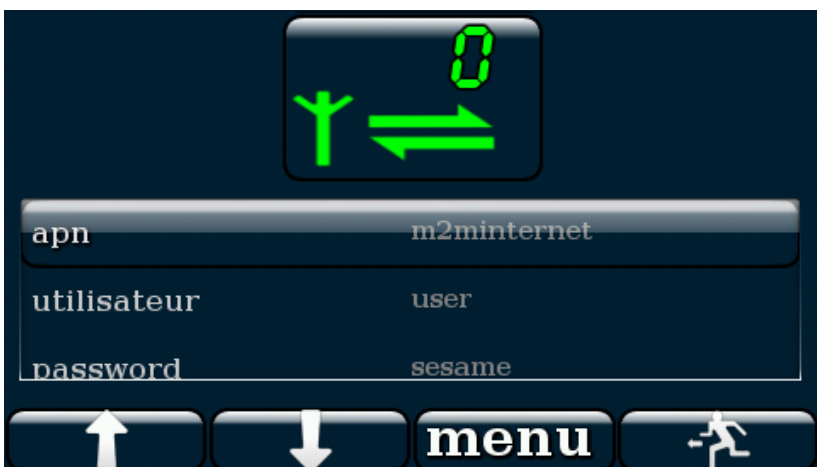

**LIM@Mail** is a cloud service that automatically manages:

- ✓ The LIM datafiles (**.BOR**) transfer with synchronization from the **PocketLIM** to **GEO-LOG 4** database via internet (3G, 4G, Wifi) or USB;
- ✓ The data preprocessing with report generation in PDF format;
- ✓ The data sendings to selected email addresses, datafile formats **BOR**, CSV, AGS, LAS and PDF.

**PocketLIM** 3G/4G data transfer menu for the sendings of files. Selection of the APN, user name and password.

Device	Length	Start Date	End Date	Total number of files	Drilling parameters	Jet
<b>Total</b>	<b>803.29 m</b>			<b>151</b>	<b>94</b>	<b>35</b>
53000	2.92 m	September 25, 2019 13:25	September 25, 2019 13:28	2	2	0
55210	17.67 m	June 22, 2017 09:19	December 20, 2017 13:24	24	16	4
52001	30.41 m	September 26, 2016 16:21	October 12, 2016 13:57	18	11	5
52005	2.96 m	May 20, 2016 13:36	May 24, 2016 09:26	2	2	0
55205	62.48 m	November 07, 2016 13:27	June 16, 2017 08:35	36	29	0
57010	48.74 m	June 15, 2018 14:21	June 29, 2018 14:48	5	5	0
50200	293.6 m	April 25, 2016 08:58	April 25, 2016 09:00	26	0	26
50000	332.25 m	June 16, 2017 08:29	February 05, 2020 09:32	19	18	0
55225	2.12 m	September 26, 2019 10:30	September 26, 2019 10:30	1	1	0
57000	10.14 m	June 01, 2018 14:15	July 15, 2019 09:04	18	10	0